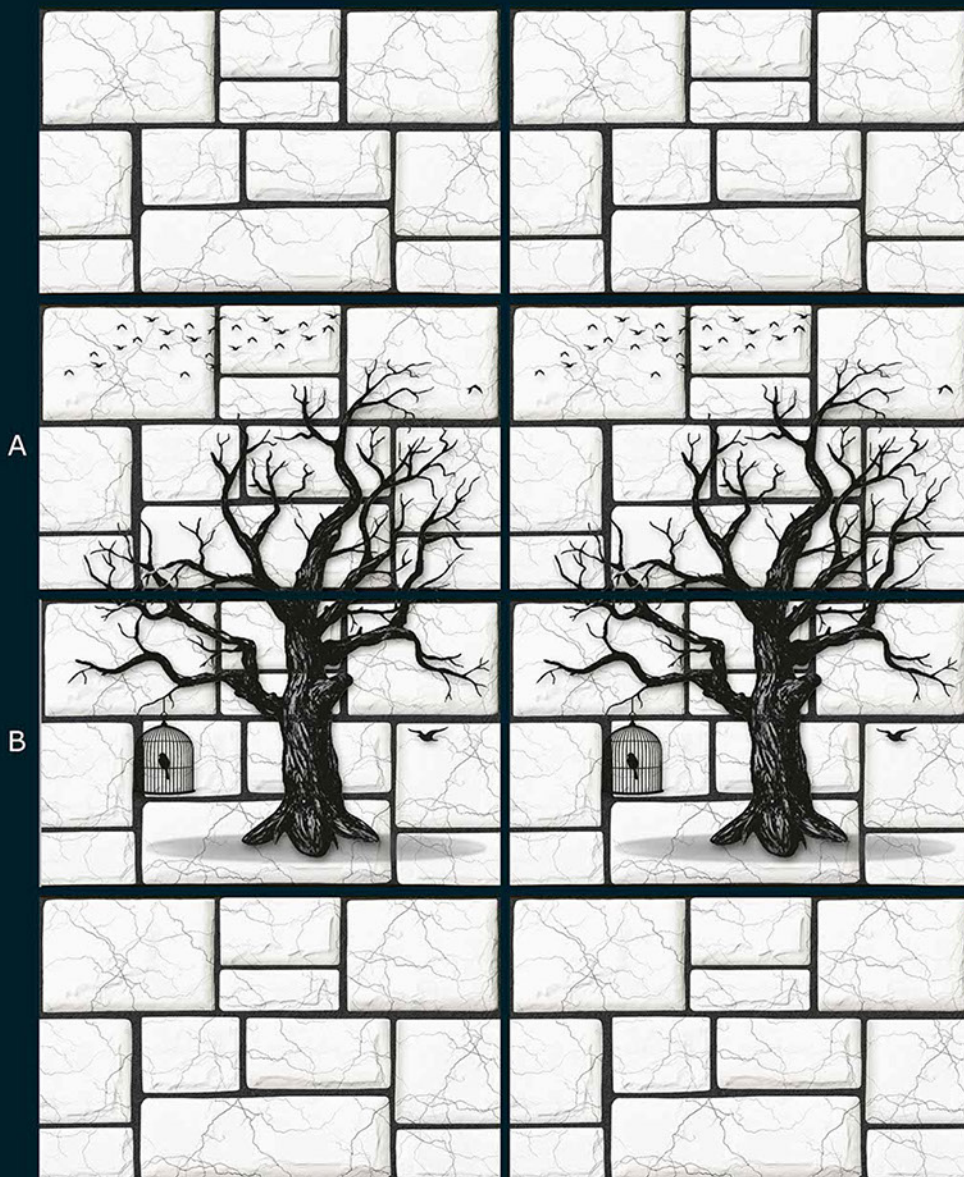

300X Wall
450MM Tiles

ROCKSTAR
CERAMIC

7129-LT [PUNCH]
7129-HL-A [PUNCH]
7129-HL-B [PUNCH]